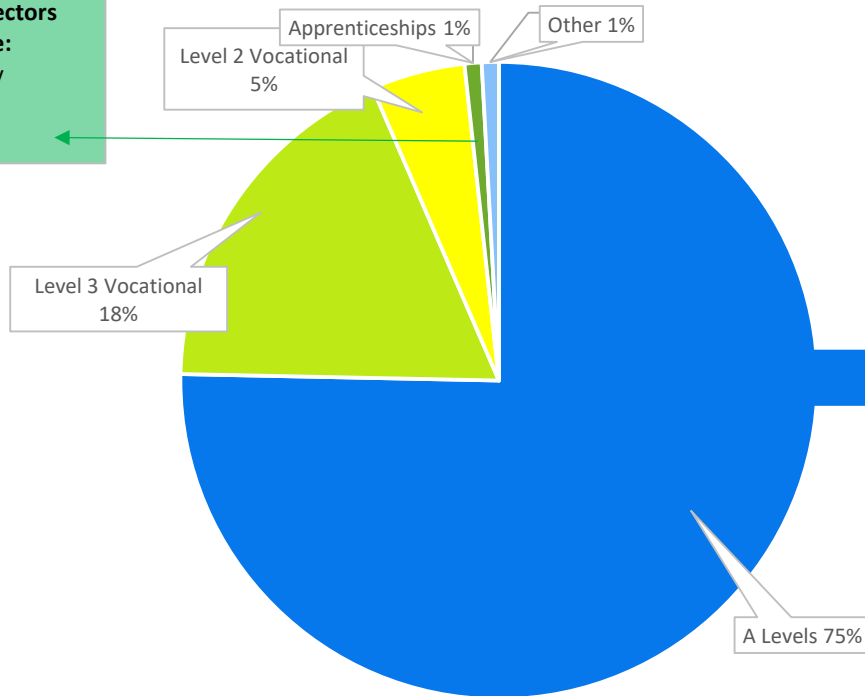

Perins Students' Destinations 2021

**The Apprenticeship Sectors
our Students go to are:**
Hair & Beauty
Building &
Construction

At College our Students Take:
A Levels
Level 3 Vocational (equivalent to 2 A levels)
Level 2 Vocational (equivalent to 5 GCSEs & is a step up to Level 3)